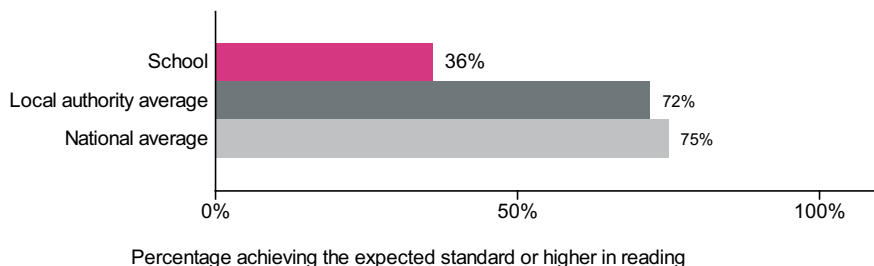

St Ann's Junior and Infant School (URN: 131415)

Key stage 1

This is provisional data for 2018/19.

Percentage achieving the expected standard or higher in reading

Number of pupils = 55

Percentage achieving greater depth in reading

Number of pupils = 55

Percentage achieving the expected standard or higher in writing

Number of pupils = 55

Percentage achieving greater depth in writing

Number of pupils = 55

Percentage achieving the expected standard or higher in maths