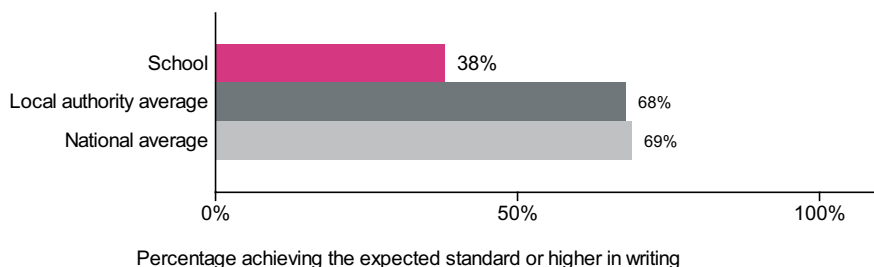

St Ann's Junior and Infant School (URN: 131415)

Key stage 1

This is provisional data for 2018/19.

Percentage achieving the expected standard or higher in reading

Number of pupils = 55

Percentage achieving greater depth in reading

Number of pupils = 55

Percentage achieving the expected standard or higher in writing

Number of pupils = 55

Percentage achieving greater depth in writing

Number of pupils = 55

Percentage achieving the expected standard or higher in maths